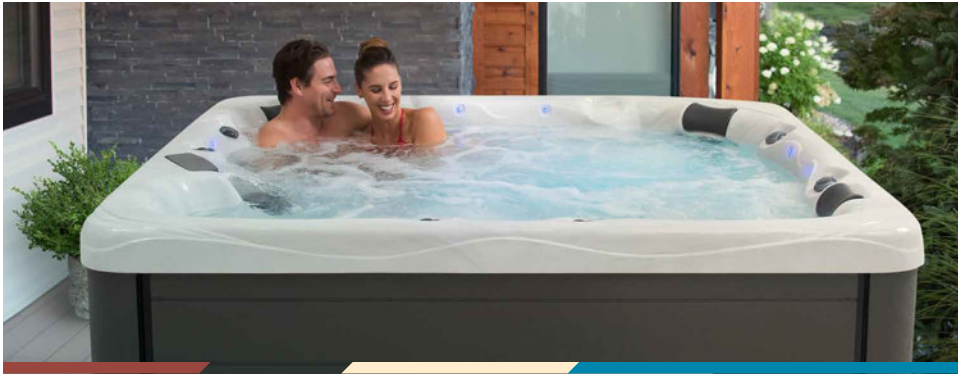

### Precision 7

A soothing cascade waterfall along with glowing LED lighting sets the mood for relaxation. The 38 therapy jets hit all the right spots including your feet to massage away the cares of the day in this spacious spa. The Precision 7 also includes the therapeutic StressRelief Neck and Shoulder Seat.